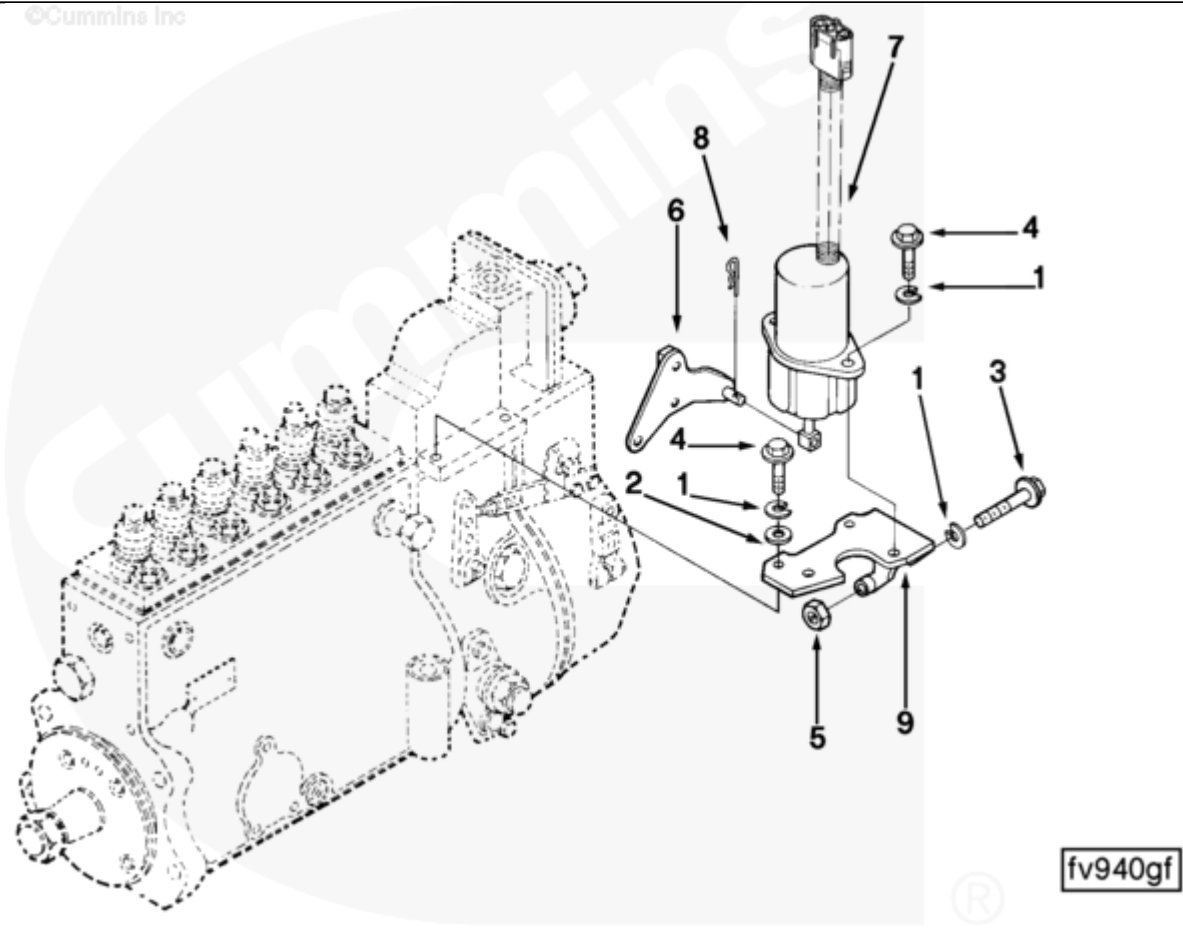

SMALL | MEDIUM | LARGE

Cart	Ref No	Part Number	Part Description	Required	Remarks
<a href="#">View My Cart</a>					
		FV9063-02	Fuel Shut-Off Valve		<a href="#">Fuel Shutoff Valve...(More)</a>
					Valve Activation: Electrical

					Voltage: 12
					Valve Manufacturer: Syncro-
					Start
					Shutoff Valve Supplier:
					Cummins
					Unique Characteristics: 3
					terminal/3 seal Packard
					connection
					Fuel Pump Manufacturer/Model:
					Bosch P7100.
					Bosch P3000
					Pump Governor Type: RQVK
					Engine Family:
					B Series
					C Series
					P/N 3920893 lock nut may be
					used in place of P/N 3910959
					at DEP.
<input type="checkbox"/>	1	<a href="#">S 600</a>	Lock Washer	5	1/4 in.
<input type="checkbox"/>	2	<a href="#">146157</a>	Plain Washer	2	1/4 in.
<input type="checkbox"/>	3	<a href="#">3901937</a>	Hexagon Flange Head Cap Screw	1	M6 x 1.00 x 45
<input type="checkbox"/>	4	<a href="#">3902023</a>	Hexagon Flange Head Cap Screw	6	M6 X 1.00 X 25
<input type="checkbox"/>	5	<a href="#">3910959</a>	Lock Nut	1	M6 X 1.00.
<input type="checkbox"/>	6	<a href="#">3919282</a>	Shut-Off Valve Lever	1	
<input type="checkbox"/>	7	<a href="#">3919422</a>	Solenoid	1	
<input type="checkbox"/>	8	<a href="#">3919449</a>	Cotter Pin	1	
<input type="checkbox"/>	9	<a href="#">3919452</a>	Solenoid Bracket	1	